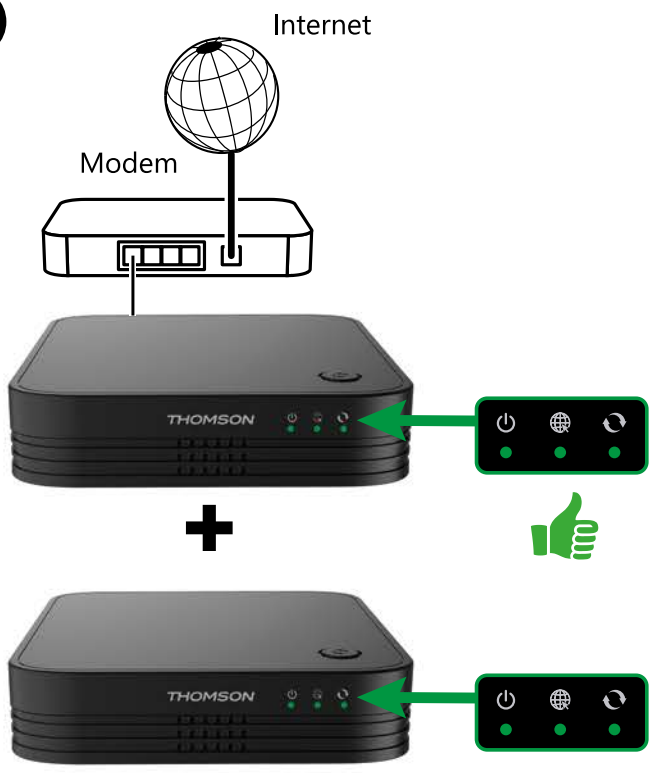

4

5

THOMSON MESH MANAGER

SERVICE CENTER

AT	✉ support_at@thomsonstb.net ☎ 0820 400 044 € 0,12/Min. österr. Festnetz	FR	✉ support_fr@thomsonstb.net
BG	✉ support_bg@thomsonstb.net ☎ +359 32 634451	IT	✉ support_it@thomsonstb.net ☎ 199 416 006 Da rete fissa: € 0,18 cent. al min. Da rete mobile: € 0,49 cent. al min. 15,6 € cent. scatto alla risposta
CEE	✉ support_hu@thomsonstb.net ☎ +36 1 445 26 10	NL	✉ support_nl@thomsonstb.net
DE	✉ support_de@thomsonstb.net ☎ 0180 599 96 25 € 0,14/Min. deutsches Festnetz € 0,42/Min. max. Mobilfunknetze	PL	✉ support_pl@thomsonstb.net ☎ 801 702 027
DK	✉ support_dk@thomsonstb.net	UA	✉ support_ua@thomsonstb.net ☎ +380 (44) 238 61 50

Frequently Asked Questions

mythomson.com

Supplied by STRONG Austria
Represented by STRONG Ges.m.b.H
Teinfaltstraße 8/4.Stock
A-1010 Vienna, Austria
Email : support_fr@strong.tv
Wi-Fi is a registered trademark of Wi-Fi Alliance®
© STRONG 2021. All rights reserved

MP-0000067365 mythomson.com