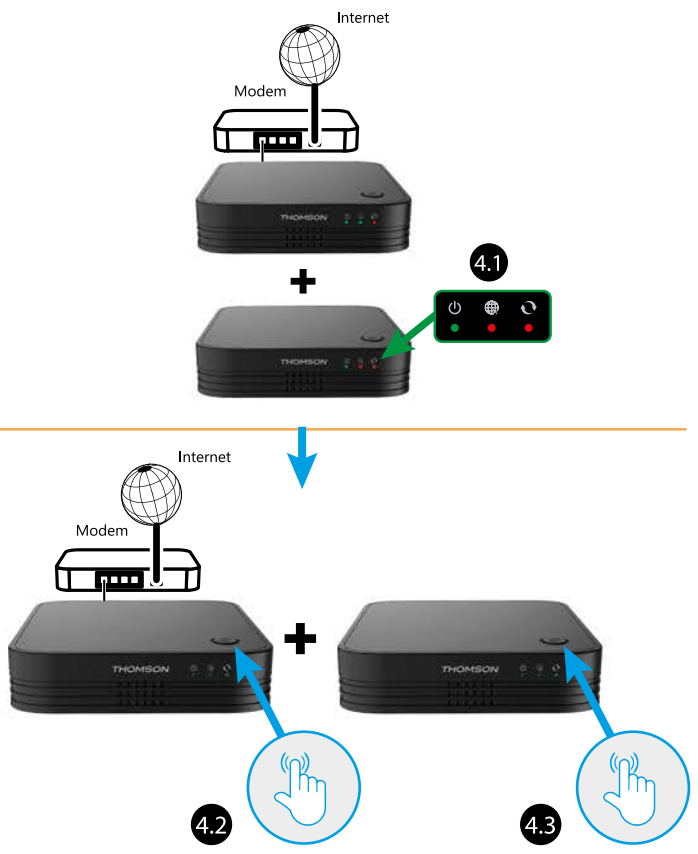

4

5

THOMSON MESH MANAGER

SERVICE CENTER

AT	✉ support_at@thomsonstb.net ☎ 0820 400 044 € 0,12/Min. österr. Festnetz	FR	✉ support_fr@thomsonstb.net
BG	✉ support_bg@thomsonstb.net ☎ +359 32 634451	IT	✉ support_it@thomsonstb.net ☎ 199 416 006 Da rete fissa: € 0,18 cent. al min. Da rete mobile: € 0,49 cent. al min. 15,6 € cent. scatto alla risposta
CEE	✉ support_hu@thomsonstb.net ☎ +36 1 445 26 10	NL	✉ support_nl@thomsonstb.net
DE	✉ support_de@thomsonstb.net ☎ 0180 599 96 25 € 0,14/Min. deutsches Festnetz € 0,42/Min. max. Mobilfunknetze	PL	✉ support_pl@thomsonstb.net ☎ 801 702 027
DK	✉ support_dk@thomsonstb.net	UA	✉ support_ua@thomsonstb.net ☎ +380 (44) 238 61 50

Frequently Asked Questions

mythomson.com

Supplied by STRONG Austria
Represented by STRONG Ges.m.b.H
Teinfaltstraße 8/4.Stock
A-1010 Vienna, Austria
Email : support_fr@strong.tv
Wi-Fi is a registered trademark of Wi-Fi Alliance®
© STRONG 2021. All rights reserved

MP-0000067365 mythomson.com