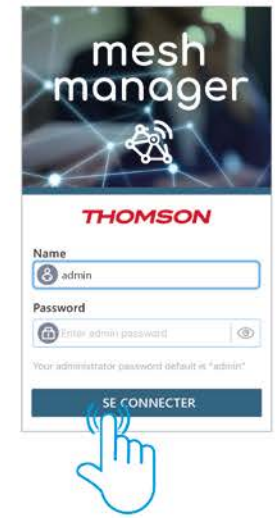

4

5

THOMSON MESH MANAGER

SERVICE CENTER

AT	✉ support_at@thomsonstb.net ☎ 0820 400 044 € 0,12/Min. österr. Festnetz	FR	✉ support_fr@thomsonstb.net
BG	✉ support_bg@thomsonstb.net ☎ +359 32 634451	IT	✉ support_it@thomsonstb.net ☎ 199 416 006 Da rete fissa: € 0,18 cent. al min. Da rete mobile: € 0,49 cent. al min. 15,6 € cent. scatto alla risposta
CEE	✉ support_hu@thomsonstb.net ☎ +36 1 445 26 10	NL	✉ support_nl@thomsonstb.net
DE	✉ support_de@thomsonstb.net ☎ 0180 599 96 25 € 0,14/Min. deutsches Festnetz € 0,42/Min. max. Mobilfunknetze	PL	✉ support_pl@thomsonstb.net ☎ 801 702 027
DK	✉ support_dk@thomsonstb.net	UA	✉ support_ua@thomsonstb.net ☎ +380 (44) 238 61 50

Frequently Asked Questions

mythomson.com

Supplied by STRONG Austria
Represented by STRONG Ges.m.b.H
Teinfaltstraße 8/4.Stock
A-1010 Vienna, Austria
Email : support_fr@strong.tv
Wi-Fi is a registered trademark of Wi-Fi Alliance®
© STRONG 2021. All rights reserved

MP-0000067365 mythomson.com