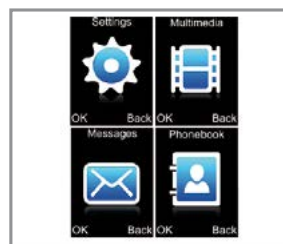

Téléphone clapet

Simplicité &
Confort d'utilisation

- ▶ BASE DE RECHARGE
- ▶ TOUCHE D'APPEL D'URGENCE
- ▶ MENU SIMPLIFIÉ
- ▶ COMPATIBLE AIDES AUDITIVES (M3/T3)
- ▶ TOUCHES DE CONTRÔLE LATÉRAL
- ▶ TOUCHES DE RACCOURCIS D'APPEL M1, M2, M3
- ▶ Écran : 2.4" 240x320 65K couleurs
- ▶ Réseau : GSM 900/1800
- ▶ Appareil photo 2MP
- ▶ Fonction Bluetooth
- ▶ Baladeur MP3
- ▶ Tuner radio FM
- ▶ Lampe torche
- ▶ Micro USB, slot carte micro SD
- ▶ Répertoire téléphonique : 500 contacts / Messagerie : SMS, MMS
- ▶ Fonction mains libres
- ▶ Batterie Li-ion 1100mAh
- ▶ Autonomie : 480h en veille, 5.5h en appel
- ▶ ACCESSOIRES : Base de recharge, Kit mains-libres, Câble USB

- ▶ CHARGING DOCK
- ▶ EMERGENCY KEY
- ▶ SIMPLIFIED EASY-TO-USE MENU
- ▶ HEARING AID COMPATIBLE (M3/T3)
- ▶ LATERAL CONTROL KEYS
- ▶ TOUCHES DE RACCOURCIS D'APPEL M1, M2, M3
- ▶ Screen : 2.4" 240x320 65K colours
- ▶ Network : GSM 900/1800
- ▶ 2MP camera
- ▶ Bluetooth
- ▶ MP3 playback
- ▶ FM tuner
- ▶ LED torch
- ▶ Micro USB, Micro SD slot
- ▶ Phonebook : 500 contacts / Messaging : SMS, MMS
- ▶ Handsfree
- ▶ Li-ion battery 1100mAh
- ▶ Standing time : 480h in standby, 5.5h in communication
- ▶ ACCESSORIES : Recharging base, Handsfree earset, USB cable